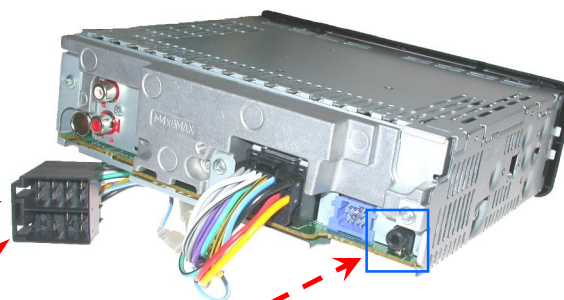

HARD WIRED REMOTE CONTROL INTERFACE
 Adaptateur commande au volant / Stuurafstandsbediening / Lenkradbedienung

Car:

AUDI / VW

Audi: A3/A4/A6/A8/TT ('96 --> '02)

VW: all with steering Wheel control ('96 --> ...)
 (excl. Delta6 radio)

VW: Sharan (with ISO)

SEAT: Alahambra (with ISO)

(Models without can-bus behind the OE Head unit)

Tools/Outils/Gereedschap/Werkzeug:

2 x

Autoradio:

Navigation:

or/ou/of/oder

	 < 1S	 > 1S
+	Volume +	
-	Volume -	
	Man. Freq + CD(C): Track +	Preset + CDC: Disk +
	Man. Freq - CD(C): Track -	(ON) SOURCE

CD : only single CD
 CDC : only multi CD (CD Changer)
 CD(C) : CD & CDC