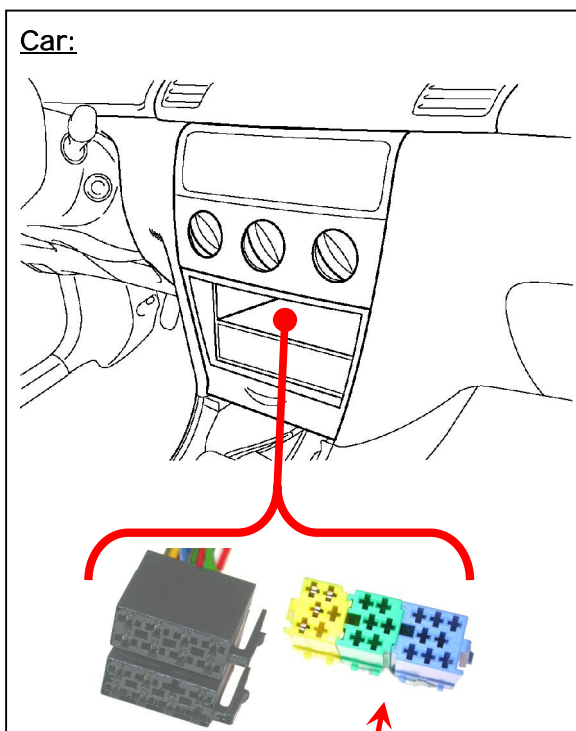

HARD WIRED REMOTE CONTROL INTERFACE
 Adaptateur commande au volant / Stuurafstandsbediening / Lenkradbedienung

Car:

AUDI / VW

Audi: A3/A4/A6/A8/TT ('96 --> '02)

VW: all with steering Wheel control ('96 --> ...)
 (excl. Delta6 radio)

VW: Sharan (with ISO)

SEAT: Alahambra (with ISO)

(Models without can-bus behind the OE Head unit)

Tools/Outils/Gereedschap/Werkzeug:

2 x

Autoradio:

Navigation:

or/ou/of/oder

	 < 1S	 > 1S
+	Volume +	
-	Volume -	
	Man. Freq + CD(C): Track +	Preset + CDC: Disk +
	Man. Freq - CD(C): Track -	(ON) SOURCE

CD : only single CD
 CDC : only multi CD (CD Changer)
 CD(C) : CD & CDC