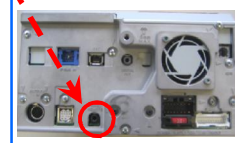

VW: Sharan (with ISO)

SEAT: Alahambra (with ISO)

(Models without can-bus behind the OE Head unit)

Tools/Outils/Gereedschap/Werkzeug:

2 x

Autoradio:

Navigation:

or/ou/of/oder