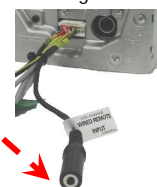

VW: Sharan (with ISO)

SEAT: Alahambra (with ISO)

(Models without can-bus behind the OE Head unit)

Tools/Outils/Gereedschap/Werkzeug:

2 x

Autoradio:

Navigation:

or/ou/of/oder